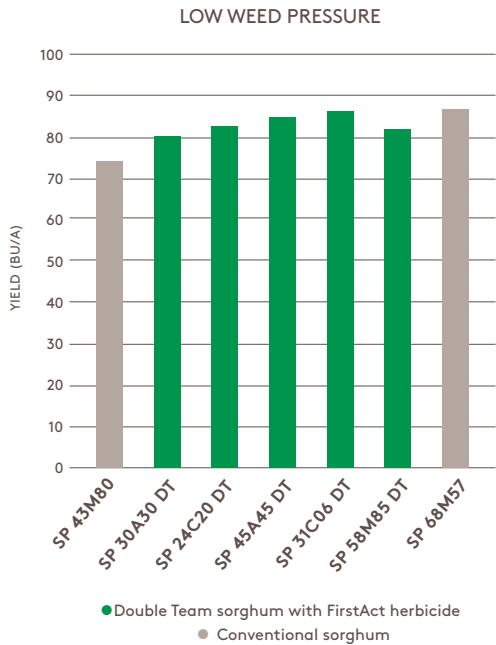

HERBICIDE

FirstAct™

Hybrid Performance – Field Test Results

Clean fields where check hybrids were not compromised by weeds

Hybrid	Days to Mid Bloom	Head to Head DT Hybrid Yield (bu/a)	Head to Head SP Check Yield (bu/a)	Head to Head DT Hybrid (% Chk)	N
SP 24C20 DT	50	81.4	73.2	111	2
SP 31C06 DT	55	76.6	74.2	103	9
SP 30A30 DT	56	77.1	74.2	104	9
SP 45A45 DT	56	84.6	74.5	114	7
SP 43M80	56				
SP 58M85 DT	63	81.3	86.6	94	9
SP 68M57	65				

Application Rates & Packaging

- 5-12 fl oz/ acre
- Do not apply until 8-leaf stage
- Two applications allowed with max rate of 21 oz/acre/year
- Available in 2 X 2.5 gallon case (36 cases per pallet)

Hybrid Performance (on farm)